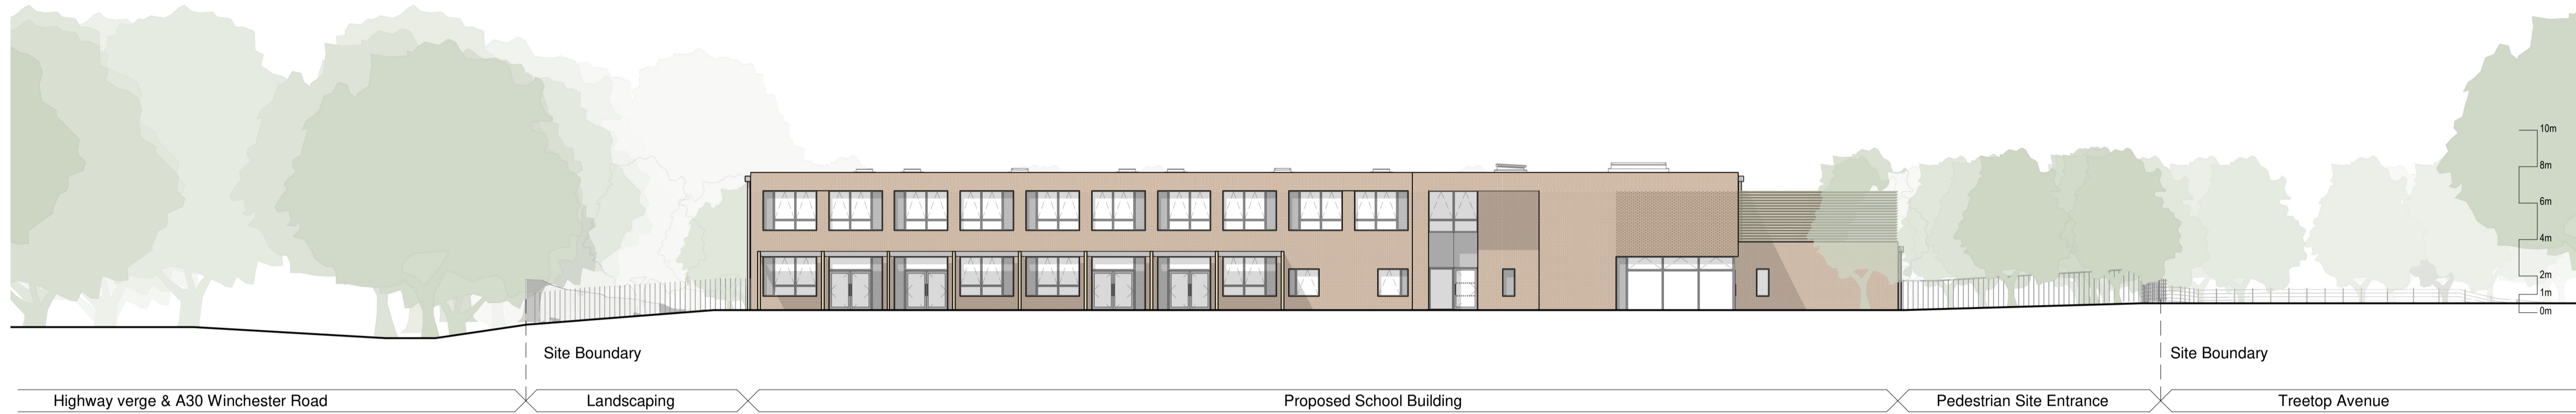

Hounsome Fields
2FE Primary School

Proposed Elevations

North Facing Elevation

1:200

South Facing Elevation

1:200

© Crown Copyright and database rights 2020. All rights reserved.
HCC 100019180

PLANNING

As indicated @ A1

P11378-HCC-ZZ-ZZ-DR-A-301