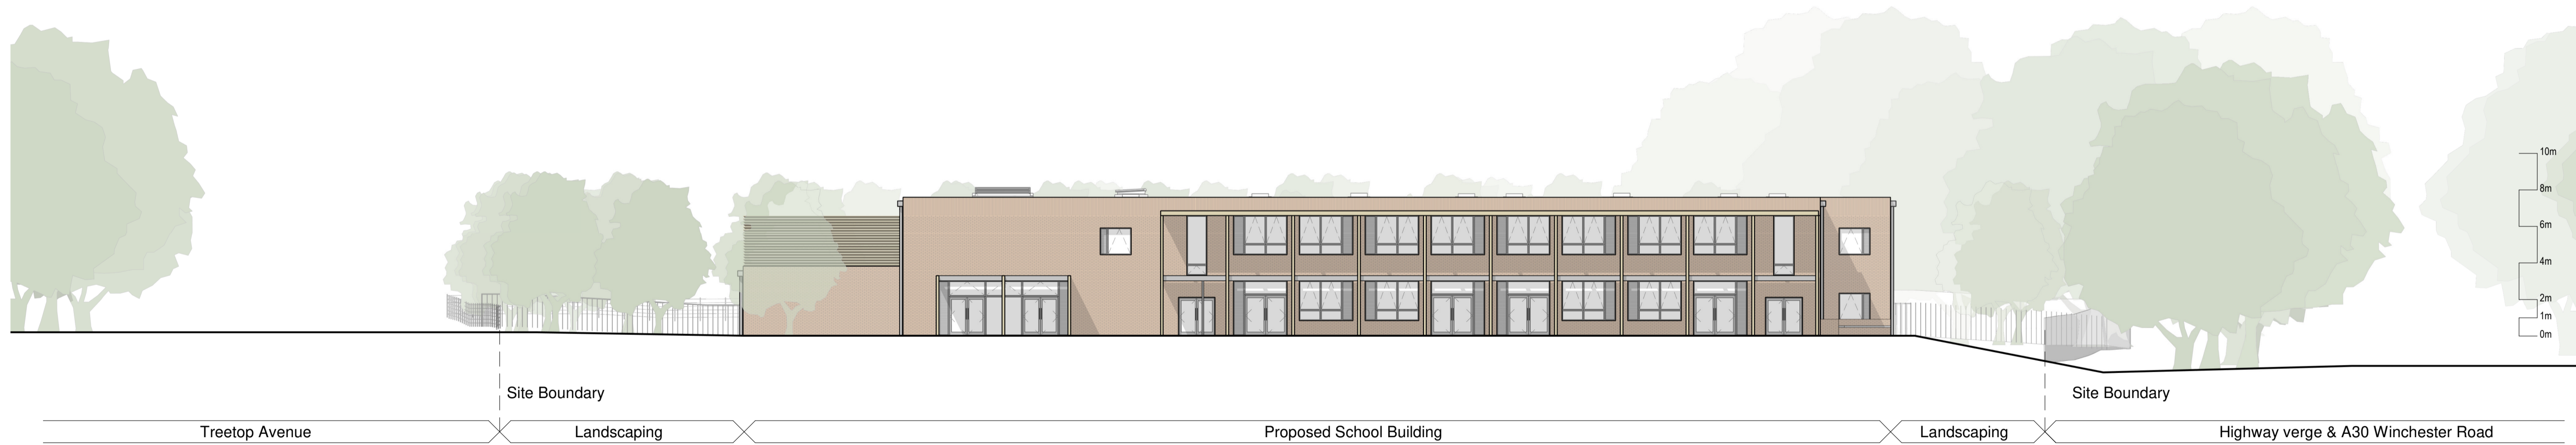

Hounsome Fields
2FE Primary School

Proposed Elevations

North Facing Elevation

1:200

South Facing Elevation

1:200

© Crown Copyright and database rights 2020. All rights reserved.
HCC 100019180

PLANNING

As indicated @ A1

P11378-HCC-ZZ-ZZ-DR-A-301